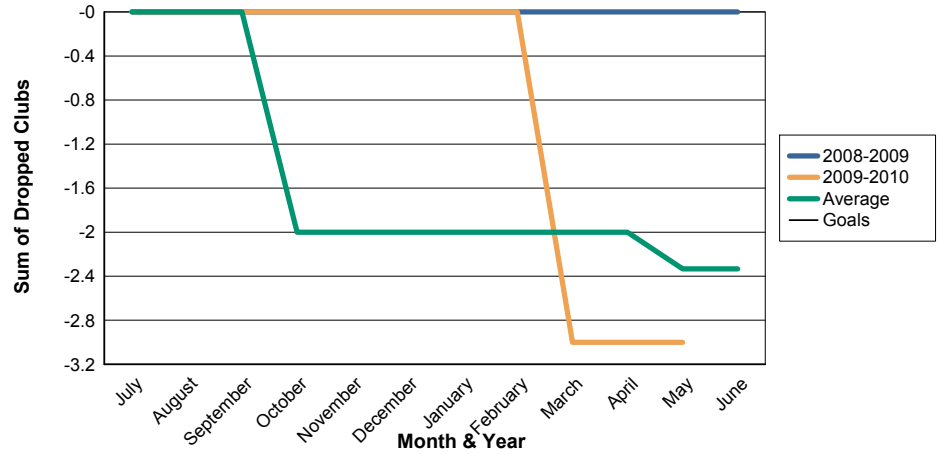

3 Year Comparisons for GMT Constitutional Area 6

By GMT District

As of May 2010

Sum of New Clubs/ Month & Year

For District 324E1

Sum of Dropped Clubs/ Month & Year

For District 324E1

Sum of Net Clubs/ Month & Year