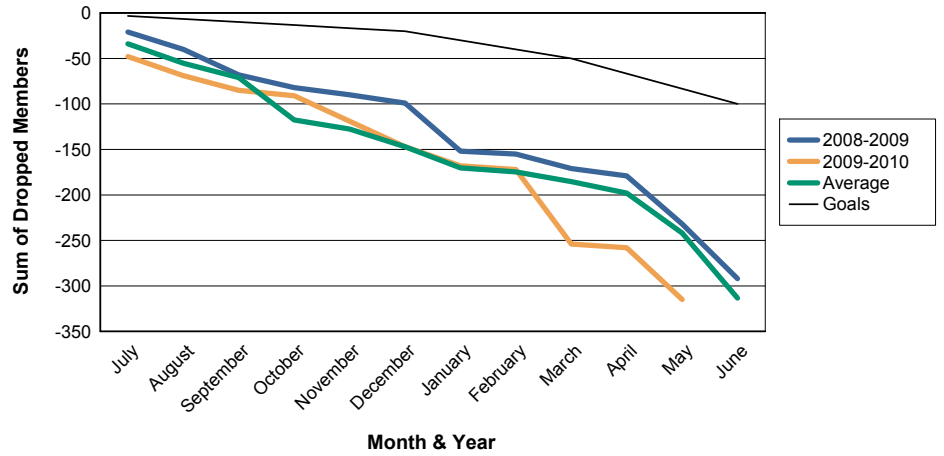

Sum of Dropped Members/ Month & Year

For District 324E1