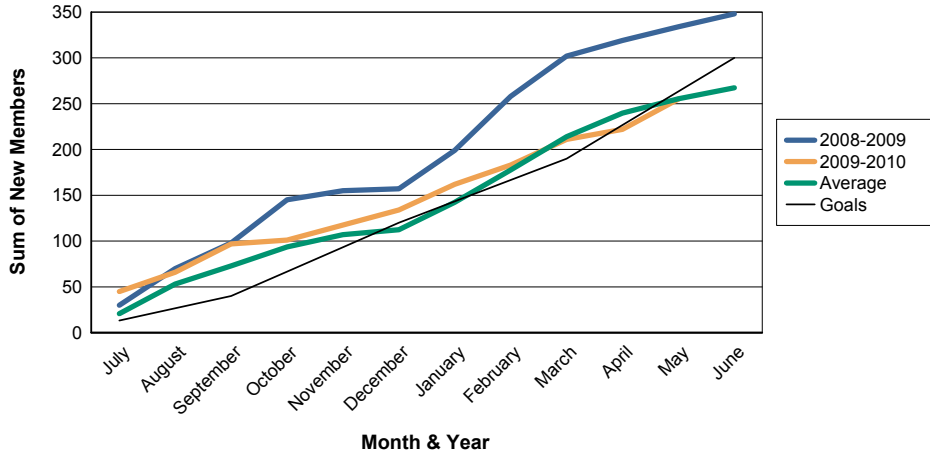

For District 324E1

Sum of Charter Members/ Month & Year

For District 324E1

3 Year Comparisons for GMT Constitutional Area 6

By GMT District

As of May 2010

Sum of New Members/ Month & Year

For District 324E1