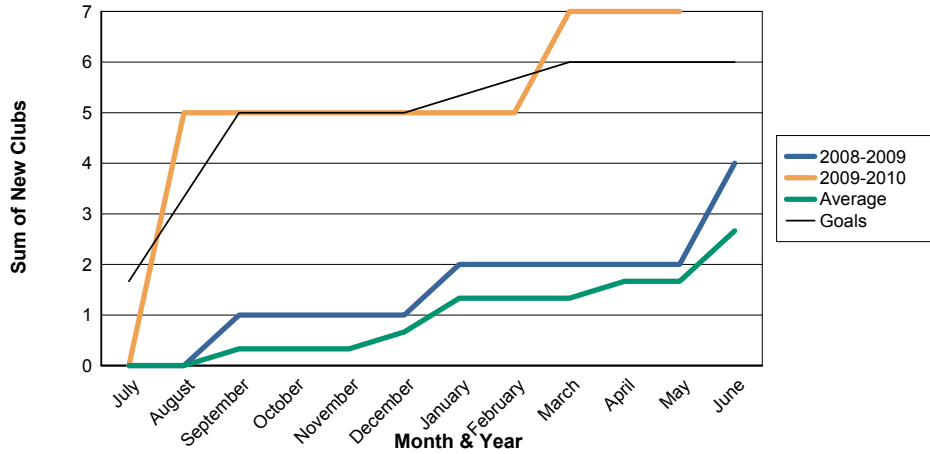

3 Year Comparisons for GMT Constitutional Area 6

By GMT District

As of May 2010

Sum of New Clubs/ Month & Year

For District 324E1

Sum of Dropped Clubs/ Month & Year

For District 324E1

Sum of Net Clubs/ Month & Year