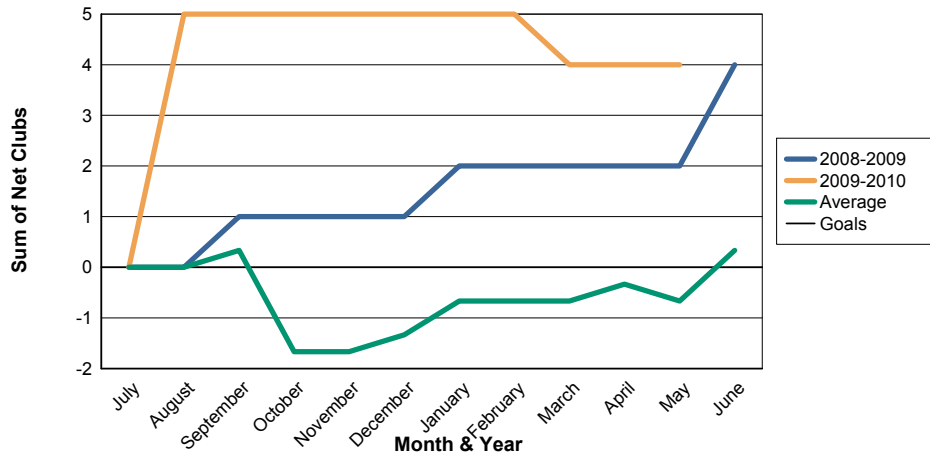

Sum of Net Clubs/ Month & Year

For District 324E1