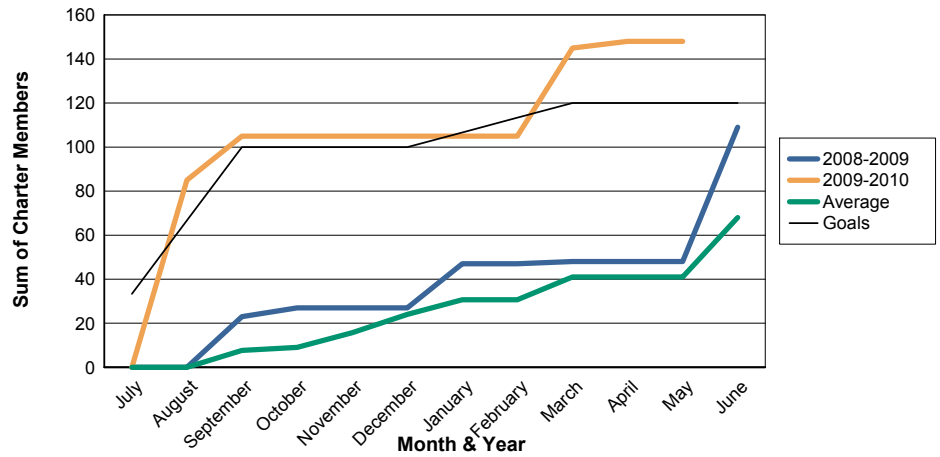

Sum of Charter Members/ Month & Year

For District 324E1